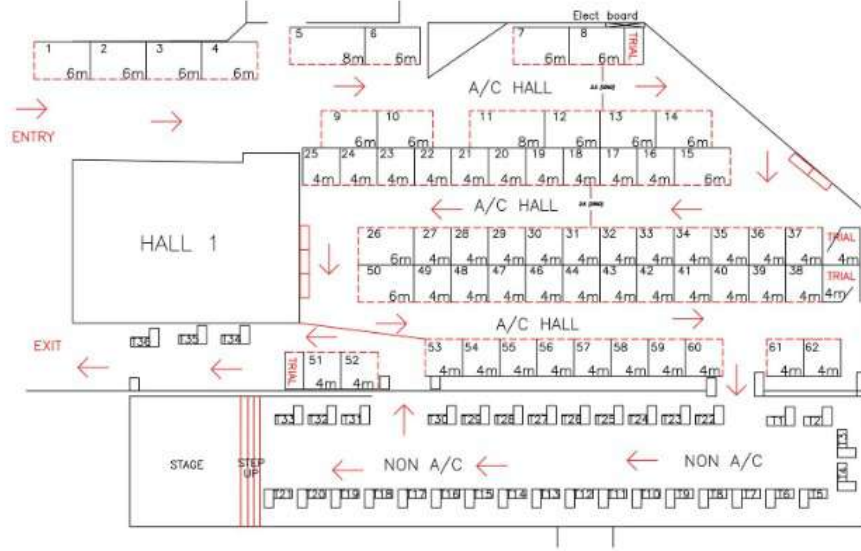

BRIDAL | JEWELS | TROUSSEAU | LIFESTYLE

20th & 21st SEPT (FRI - SAT) NSCI PALACE HALLS, WORLI

11 am to 8 pm | Free Entry & Parking

A/C STALL RATES FOR 2 DAYS

1, 4, 7, 9, 10, 14	6 SQ MTR (Corner)	Rs. 85,000/-
2, 3, 6, 8, 12, 13	6 SQ MTR	Rs. 80,000/-
5, 11	8 SQ MTR (Corner)	Rs. 90,000/-
15	6 SQ MTR (Corner)	Rs. 74,000/-
16 to 25 & 27 to 37	4 SQ MTR	Rs. 56,000/-
26	6 SQ MTR (Corner)	Rs. 69,000/-
40 to 49	4 SQ MTR	Rs. 46,000/-
50	6 SQ MTR (Corner)	Rs. 61,000/-
51, 52	4 SQ MTR	Rs. 25,000/-
53	4 SQ MTR (Corner)	Rs. 49,000/-
54 to 60	4 SQ MTR	Rs. 46,000/-
38, 39, 61, 62	4 SQ MTR	Rs. 40,000/-

NON A/C STALL RATES FOR 2 DAYS

T1 - T36	L Table	Rs. 14,000/-
----------	---------	--------------

TERMS & CONDITIONS:

- JWO & Luxury, Wedding & Fashion Affair does not Gaurantee Sales & Footfall at the Exhibition
- Stalls will be allocated on first cum first basis
- All types of display materials would be available at rental
- Any stall includes 1 Table, 2 Chairs, 2 Spotlights, and 1 Plug Point